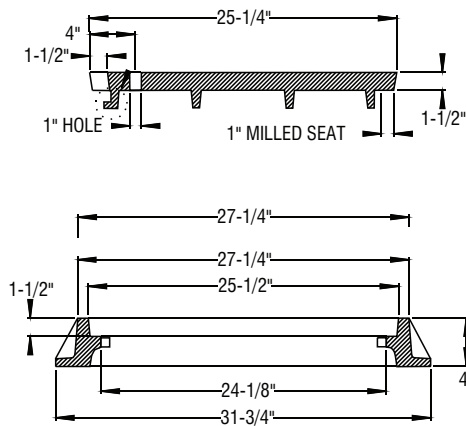

A-1173 Cover

Heavy Duty

A-1176 Locking Manhole Ring & Cover

Alternate cover lettering available upon request.

A-1180 - A-1183 Manhole Ring and Cover

Heavy Duty

A-1182 fiberglass dustpan
A-1183 aluminum dustpan