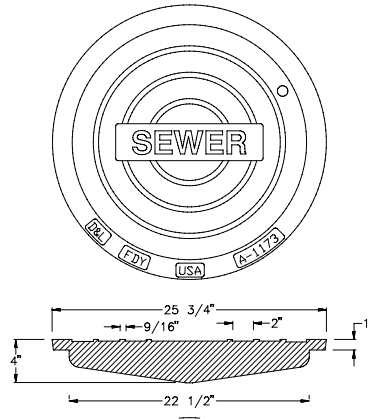

A-1173 Cover

Heavy Duty

A-1176 Locking Manhole Ring & Cover

Alternate cover lettering available upon request.

A-1180 - A-1183 Manhole Ring and Cover

Heavy Duty

A-1182 fiberglass dustpan
A-1183 aluminum dustpan