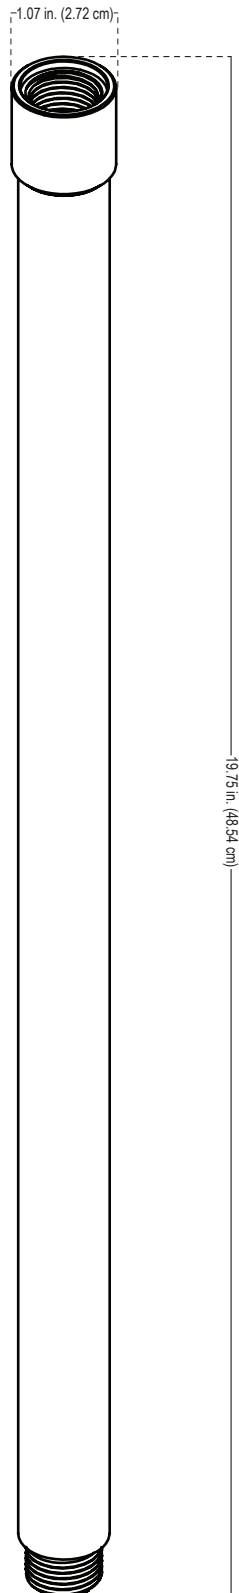

ALLIANCE

Specification Sheet

Project:

Type:

Model: RISER18 (18" Riser Accessory)

Fixture Length: 19.75 in. (48.54 cm)
Fixture Width: 1.07 in. (2.72 cm)

Specifications/Features:

- Brass Stem, aged brass finish
- Female threaded top sized to fit ALLIANCE fixtures
- Male threaded bottom to fit ALLIANCE ground stakes
- Lifetime warranty on fixture housing

Application:

- CGBL01 - Commercial Grade Directional Up Light
- BL50 - Directional Up Light
- BL100 - Directional Up Light
- BL200 - Directional Up Light
- BL300 - Directional Up Light
- BL350 - Directional Up Light
- FL100 - Flood Light
- FL50 - Flood Light