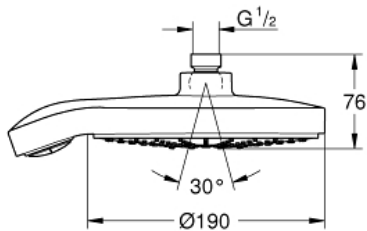

POWER&SOUL COSMOPOLITAN 190

MODEL # 27765EN0

Pure Freude
an Wasser

GROHE

Product Description:
POWER&SOUL COSMOPOLITAN 190

Standard Specification:

- 4 sprays: GROHE Rain O², Rain, Bokoma Spray and Jet
- **GROHE DreamSpray** perfect spray pattern
- **GROHE One-click showering** spray selection via push button
- **GROHE StarLight** finish
- **SpeedClean** anti-lime system
- Inner WaterGuide for a longer life
- Suitable for instantaneous heater
- Min. recommended pressure: 15 psi (1.0 bar)

Applicable Codes & Standards:

- Energy Policy Act of 1992
- ASME A112.18.1/CSA B125.1

Color:

- 27765EN0 Brushed Nickel InfinityFinish